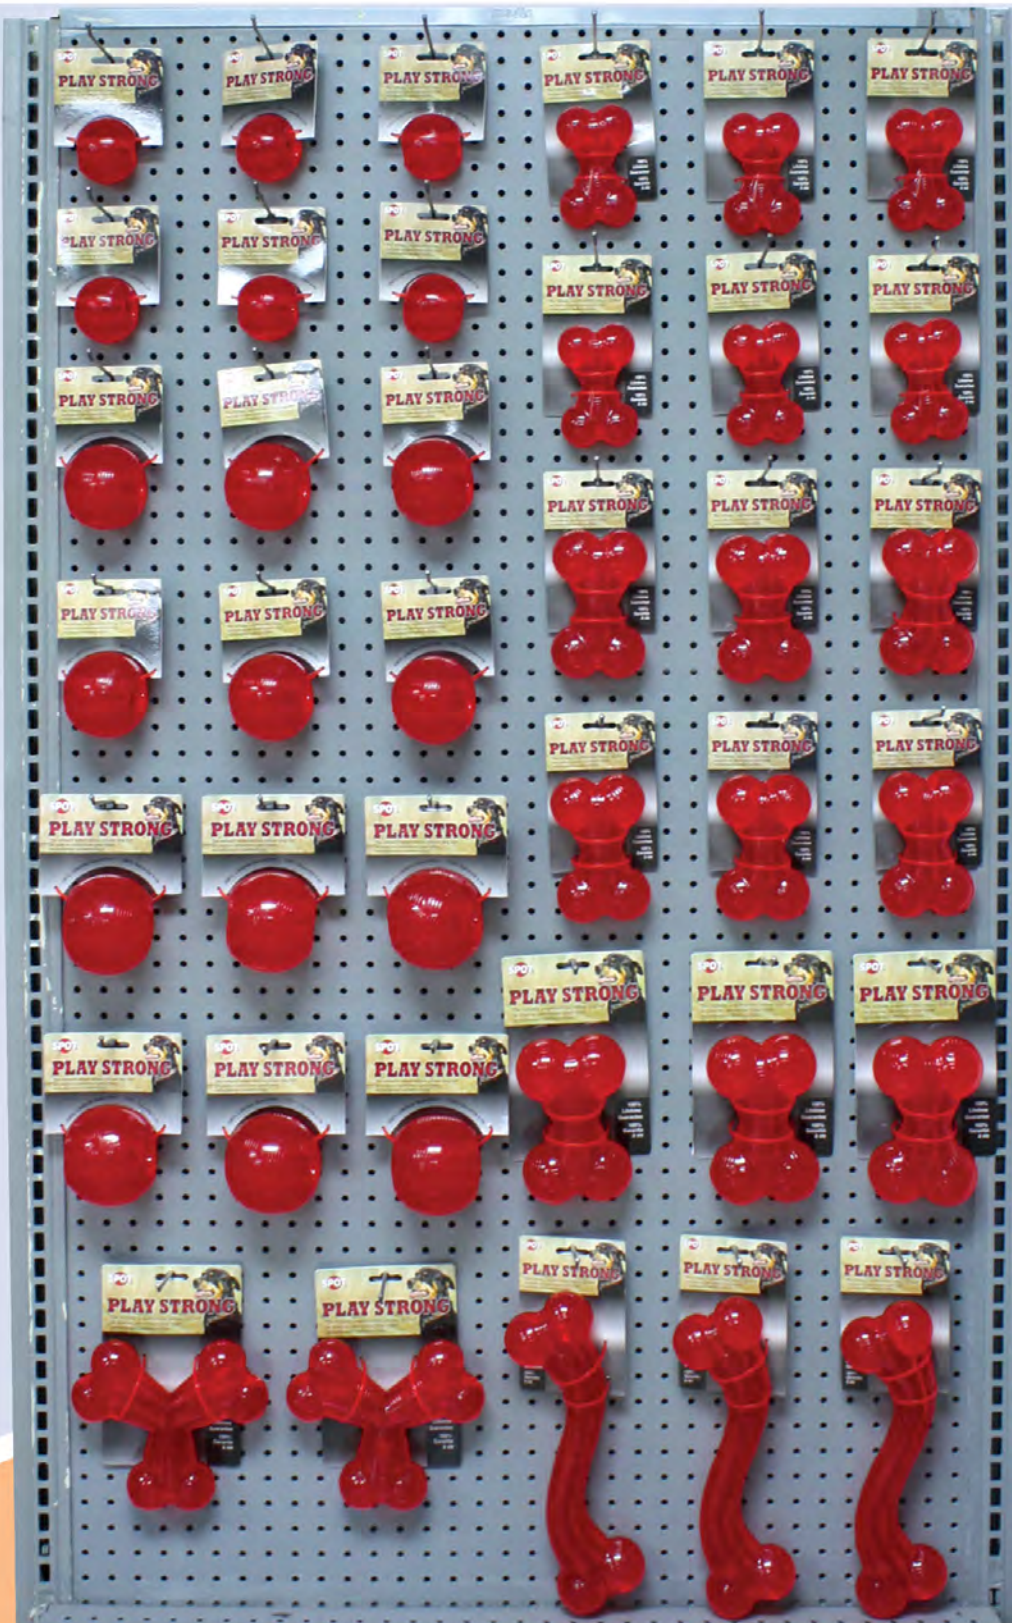

Ethical Products_{INC}

2015 Planogram & Endcap Gallery

POG 501

Dog Toys - Play Strong™
36" x 60"

POG 503

Dog Toys - Assorted Rope Styles
36" x 60"

POG 504

Dog Toys - Beyond Tough™
36" x 60"

POG 505

Dog Toys - Dura-Brite™, Sport & Sensory Balls
24" x 60"

POG 506

Dog Toys - Fleece Toy Assortment
36" x 60"

POG 508

Dog Toys - Woodland Plush Series
24" x 60"

POG 509

Dog Toys - Skinneez, Assortment A
36" x 60"

POG 510

Dog Toys - Skinneez, Assortment B
36" x 60"

POG 511

Dog Toys - Skinneez, Assortment C
36" x 60"

POG 512

Dog Toys - Assorted Plush
36" x 60"

POG 514

Dog Toys - Nursery Rhyme Series
24" x 60"

POG 515

Cat Toys - Mice & Balls Assortment
24" x 60"

POG 516

Cat Toys - Interactive Toy Assortment
24" x 60"

POG 517

Dishes - Stainless Steel
36" x 60"

POG 518

Dishes - Double Diners in Stainless & Plastic
24" x 60"